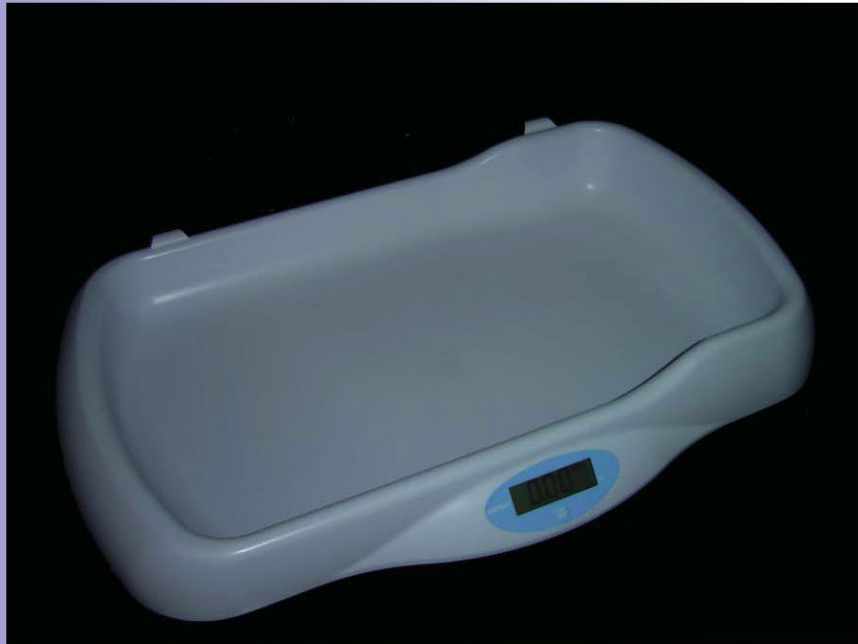

BABY SCALE

Model VBS-360

Features

- Safe and easy to clean
- Large baby basket
- Light weight

Specifications

Capacity	44lb / 20kg
Graduation	1/2oz / 20g
Display Unit	lb/oz or kg switchable
Dimension	560 x 372 x 90mm
Power Source	4 x AA batteries
Platform Material	Plastic

* Specifications are subject to change without prior notice

USA

Virtual Measurements & Control Inc.
1040A N. Dutton Ave, Santa Rosa, CA 95401
PH: (707) 573 3111 FAX: (707) 573 3113
<http://www.virtualmc.com>

Asia

Virtual Measurements & Control (Asia) Pte. Ltd.
24 Hillview Terrace, Singapore 669235
PH: (65) 6762 5522 FAX: (65) 6763 6656
sales@virtualmc.com

Dealer: